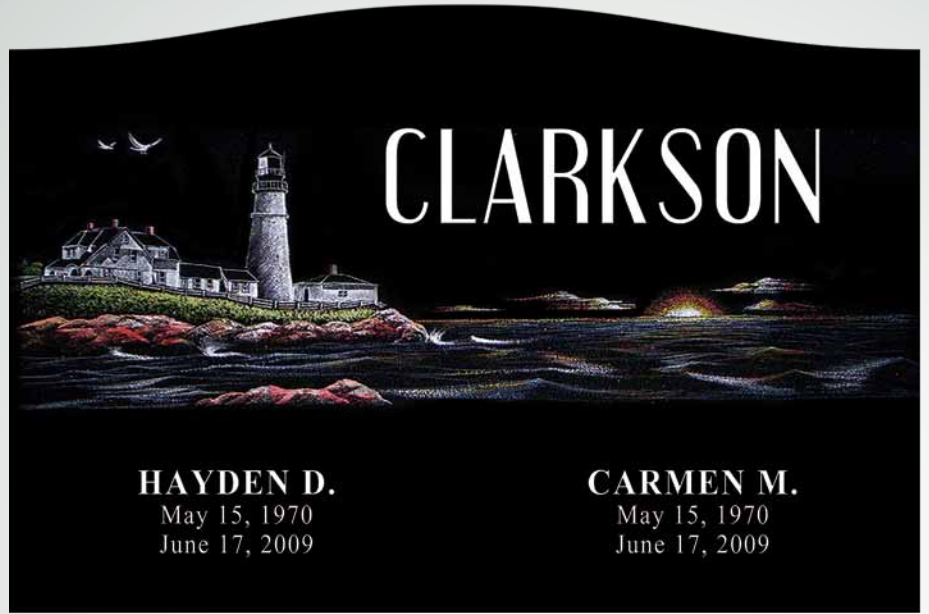

# Hand Etching

*This flyer and its content is copyright of SuperNova International Incorporated © SuperNova International Inc 2010. All rights reserved.*

*A skillful artist brings a certain magic to the scenes that they create. Whether it be by their style or the little extras that they add, the end result often transcends reality. Add to that the options of black and white or brilliant, full color, and Diamond Hand Etching is the apex of memorial art.*

*A Memory of Your Life . . . Your Love . . . Your Legacy*

SN155

SN152

SN152

SN153

SN154

SN1012

SN1022