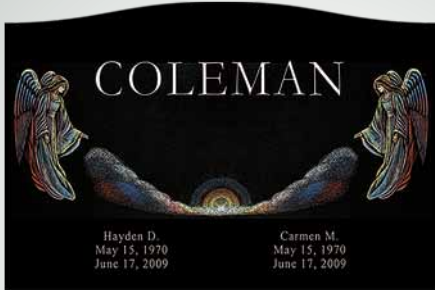

# Hand Etching

*This flyer and its content is copyright of SuperNova International Incorporated © SuperNova International Inc 2010. All rights reserved.*

*A skillful artist brings a certain magic to the scenes that they create. Whether it be by their style or the little extras that they add, the end result often transcends reality. Add to that the options of black and white or brilliant, full color, and Diamond Hand Etching is the apex of memorial art.*

*A Memory of Your Life . . . Your Love . . . Your Legacy*

SN155

SN152

SN152

SN153

SN154

SN1012

SN1022