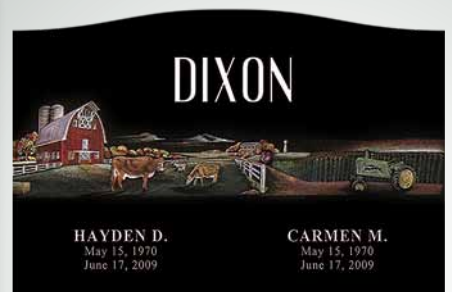

# Hand Etching

*This flyer and its content is copyright of SuperNova International Incorporated © SuperNova International Inc 2010. All rights reserved.*

*A skillful artist brings a certain magic to the scenes that they create. Whether it be by their style or the little extras that they add, the end result often transcends reality. Add to that the options of black and white or brilliant, full color, and Diamond Hand Etching is the apex of memorial art.*

*A Memory of Your Life . . . Your Love . . . Your Legacy*

SN155

SN152

SN152

SN153

SN154

SN1012

SN1022