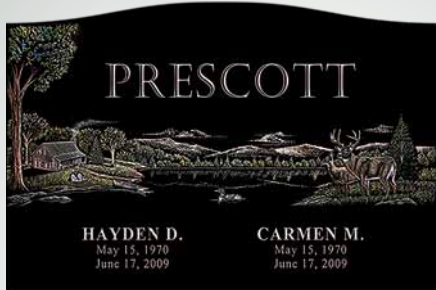

# Hand Etching

*This flyer and its content is copyright of SuperNova International Incorporated © SuperNova International Inc 2010. All rights reserved.*

*A skillful artist brings a certain magic to the scenes that they create. Whether it be by their style or the little extras that they add, the end result often transcends reality. Add to that the options of black and white or brilliant, full color, and Diamond Hand Etching is the apex of memorial art.*

*A Memory of Your Life . . . Your Love . . . Your Legacy*

SN155

SN152

SN152

SN153

SN154

SN1012

SN1022