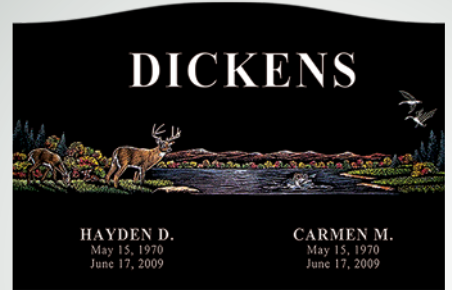

# Hand Etching

*This flyer and its content is copyright of SuperNova International Incorporated © SuperNova International Inc 2010. All rights reserved.*

*A skillful artist brings a certain magic to the scenes that they create. Whether it be by their style or the little extras that they add, the end result often transcends reality. Add to that the options of black and white or brilliant, full color, and Diamond Hand Etching is the apex of memorial art.*

*A Memory of Your Life . . . Your Love . . . Your Legacy*

SN155

SN152

SN152

SN153

SN154

SN1012

SN1022