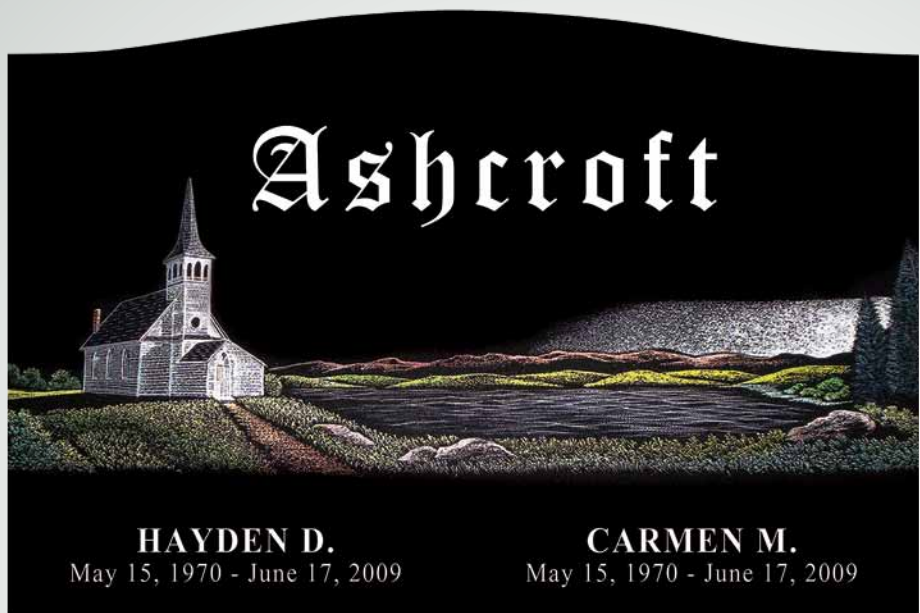

# Hand Etching

*This flyer and its content is copyright of SuperNova International Incorporated © SuperNova International Inc 2010. All rights reserved.*

*A skillful artist brings a certain magic to the scenes that they create. Whether it be by their style or the little extras that they add, the end result often transcends reality. Add to that the options of black and white or brilliant, full color, and Diamond Hand Etching is the apex of memorial art.*

*A Memory of Your Life . . . Your Love . . . Your Legacy*

SN155

SN152

SN152

SN153

SN154

SN1012

SN1022