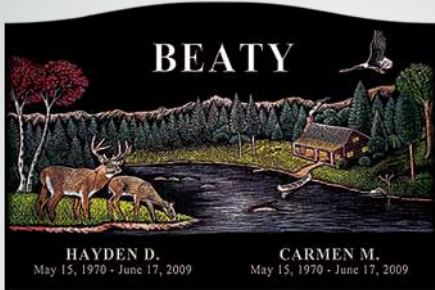

# Hand Etching

*This flyer and its content is copyright of SuperNova International Incorporated © SuperNova International Inc 2010. All rights reserved.*

*A skillful artist brings a certain magic to the scenes that they create. Whether it be by their style or the little extras that they add, the end result often transcends reality. Add to that the options of black and white or brilliant, full color, and Diamond Hand Etching is the apex of memorial art.*

*A Memory of Your Life . . . Your Love . . . Your Legacy*

SN155

SN152

SN152

SN153

SN154

SN1012

SN1022