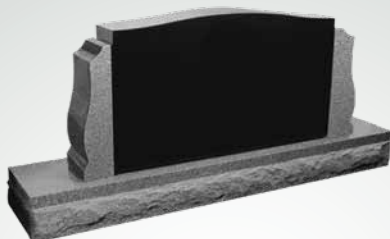

PLU04
in Cloud Gray & Night Black

PILLAR01
in Super Gray

PILLAR02
in Jet Black

PLU02
in Night Black & Cloud Gray

PLU10
in Jet Black & Super Gray

PLU07
in Jet Black & Super Gray

PLU11
in Jet Black

PLU131
in Jet Black & Super Gray

PLU101
in Jet Black & Super Gray

PLU100
in Jet Black & Super Gray

PLU111
in Jet Black & Super Gray

PLU121
in Jet Black & Super Gray

*Versatile in color
and shape, these
pillar monuments
are a perfect canvas
for any design.*