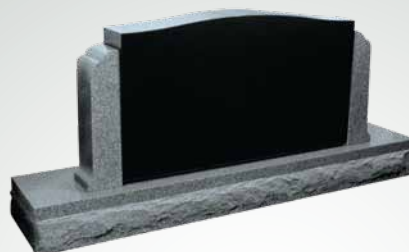

PLU04
in Cloud Gray & Night Black

PILLAR01
in Super Gray

PILLAR02
in Jet Black

PLU02
in Night Black & Cloud Gray

PLU10
in Jet Black & Super Gray

PLU07
in Jet Black & Super Gray

PLU11
in Jet Black

PLU131
in Jet Black & Super Gray

PLU101
in Jet Black & Super Gray

PLU100
in Jet Black & Super Gray

PLU111
in Jet Black & Super Gray

PLU121
in Jet Black & Super Gray

*Versatile in color
and shape, these
pillar monuments
are a perfect canvas
for any design.*