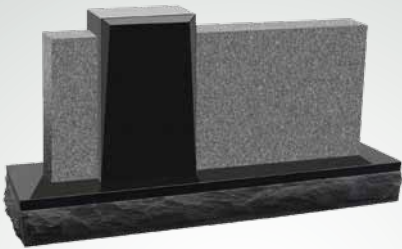

A Memory of Your Life . . . Your Love . . . Your Legacy

PLU07
in SD Pink & Jet Black

PLU06
in Cloud Gray & Chestnut Red

PLU08
in SD Pink & Jet Black

PLU01
in Jet Black & Cloud Gray

PLU03
in Carnation Pink & Jet Black

PLU04
in Cloud Gray & Night Black

PILLAR01
in Super Gray

PILLAR02
in Jet Black

PLU02
in Night Black & Cloud Gray

PLU10
in Jet Black & Super Gray

PLU07
in Jet Black & Super Gray

PLU11
in Jet Black

PLU131
in Jet Black & Super Gray

PLU101
in Jet Black & Super Gray

PLU100
in Jet Black & Super Gray

PLU111
in Jet Black & Super Gray

PLU121
in Jet Black & Super Gray

*Versatile in color
and shape, these
pillar monuments
are a perfect canvas
for any design.*